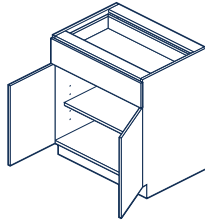

CABINET SOLUTIONS Kitchen & Vanity Cabinets

A

B

C

D

E

F

G

H

I

J

K

L

M

N

O

P

Q

R

S

T

U

V

W

X

Y

Z

AA

AB

AC