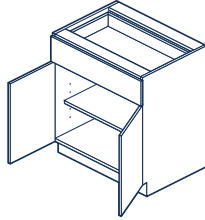

CABINET SOLUTIONS Kitchen & Vanity Cabinets

A

B

C

D

E

F

G

H

I

J

K

L

M

N

O

P

Q

R

S

T

U

V

W

X

Y

Z

AA

AB

AC